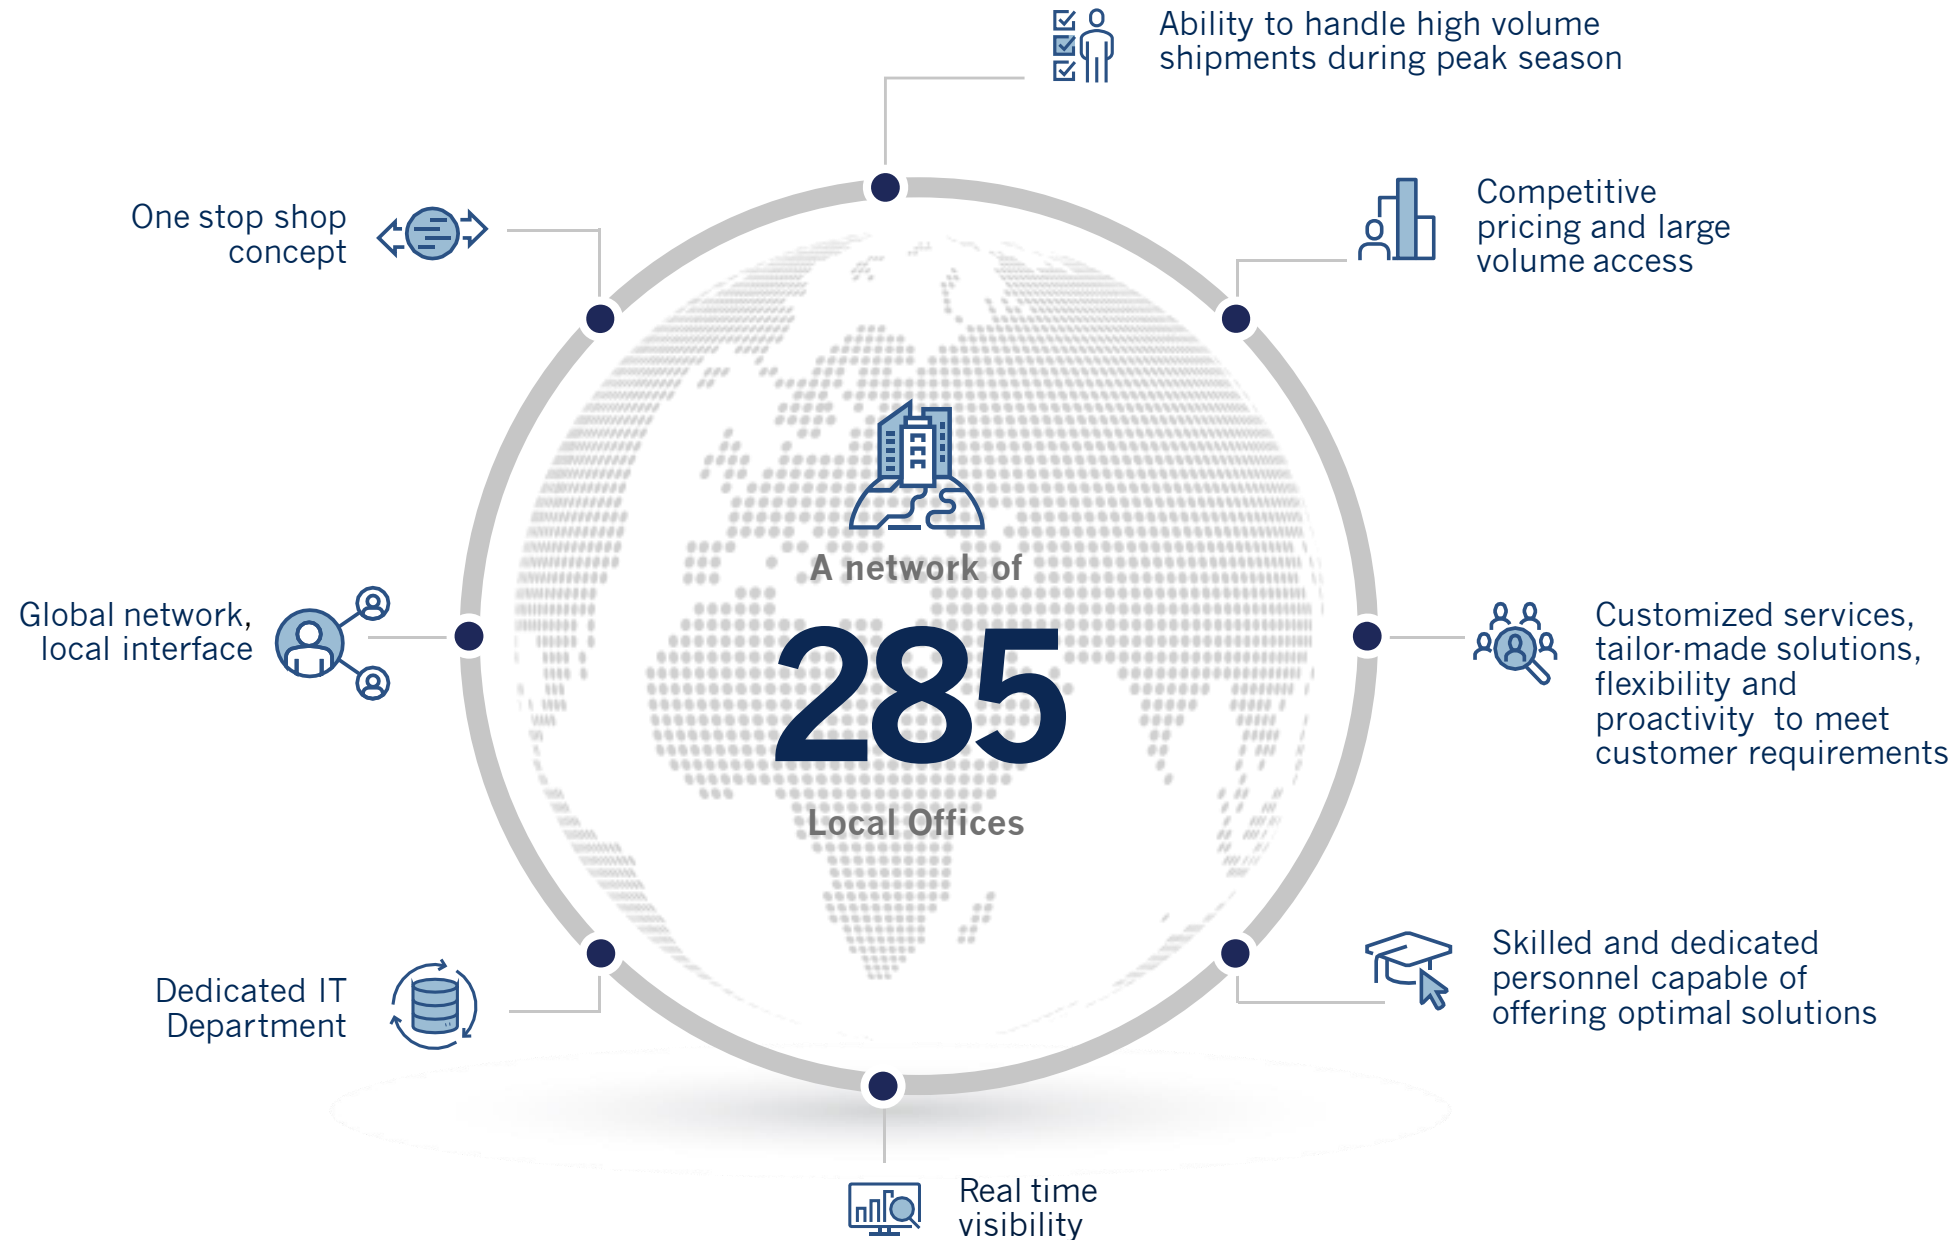

WHY SAVINO DEL BENE?

PEOPLE / PROCESSES / TECHNOLOGY

120
Anniversary

YOUR PARTNER SINCE 1899

SAVINO DEL BENE

Global Logistics and Forwarding Company