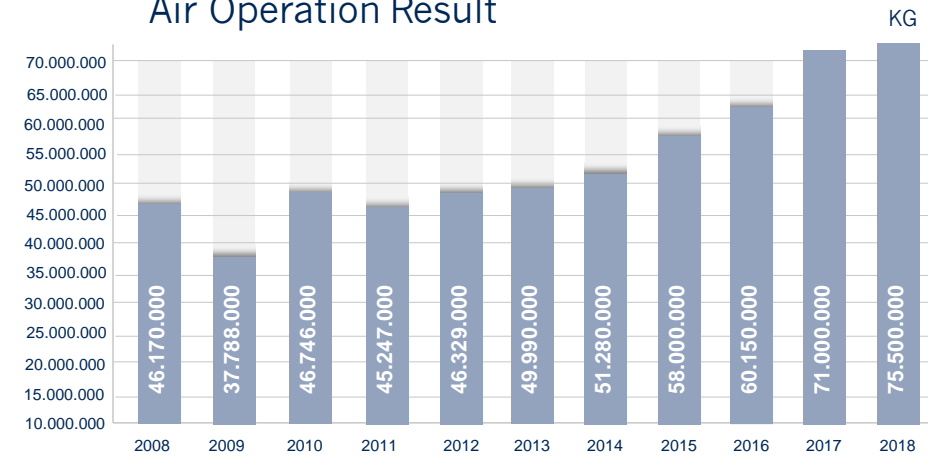

COMPANY FIGURES OVER THE LAST 10 YEARS

Employees Worldwide

Air Operation Result

Performance

Ocean Operation Result

Anniversary YOUR PARTNER SINCE 1899

SAVINO DEL BENE

Global Logistics and Forwarding Company