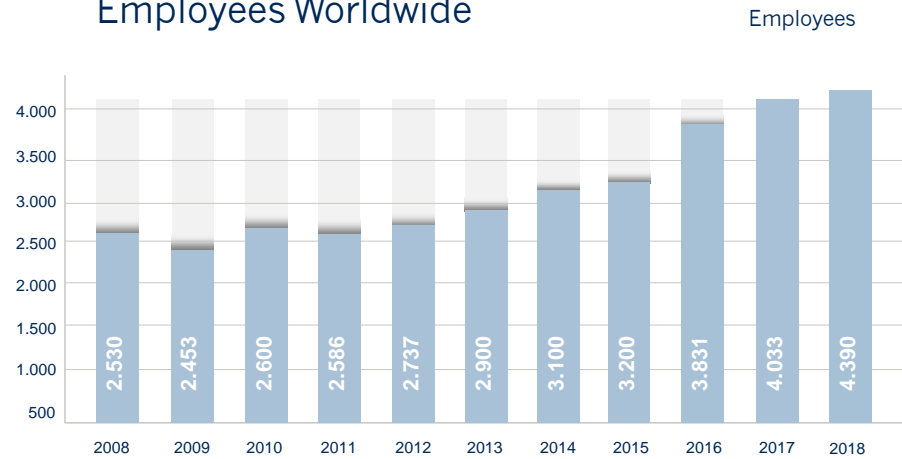

COMPANY FIGURES OVER THE LAST 10 YEARS

Employees Worldwide

Air Operation Result

Performance

Ocean Operation Result

Anniversary YOUR PARTNER SINCE 1899

SAVINO DEL BENE

Global Logistics and Forwarding Company